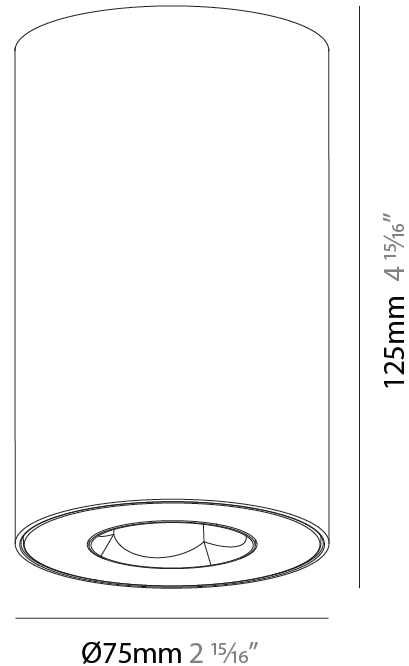

GENERAL

Series: Oiko Pro Round
Brand: Prolicht
Division: Architectural
Mounting Type: Surface
Mounting Location: Ceiling
Subcategory: Downlight

PHYSICAL

Shape: Cylinder
Diameter (mm): 75
Diameter (in): 2 15/16
Height (mm): 125
Height (in): 4 15/16
Light Distribution: Direct
Weight (kg): 0.452
Fixture Finish: SSR / BKV / CWI / CRY / HAB / UFT / ITA / RUA / FTG / MYG / LOD / PUS / FRO / FUP / KIA / POP / BLS / SPG / MEY / GOH / GUM / CHC / COM / ABZ / JAG / OBR / MOS / ROR
Fixture Material: Metal

ELECTRICAL

Lamp Type: LED (Zhaga Standard)
Input Wattage (W): 13
Total Output Wattage (W): 11.8
Dimming: Non-Dimming / Phase Dimming (120vac Only)
Driver Included: Yes
Driver Location: Integrated
Driver Type: Constant Current - Universal
Driver Class: Class 2
Input Voltage (V): 120 - 277
Upon Request: Remote: 0-10Vdc dimming / Phase dimming 120Vac / Non-dimming 120/277Vac (No Cover Plate)

LED

Color Temperature (°K): 2700 / 3000 / 3500 / 4000
Max. Delivered Lumen (lm): 1377 / 1372 / 1438 / 1451
Nominal Lumen (lm): 1473 / 1468 / 1538 / 1552
CRI: >90 CRI
Lamp Life (hrs): 50000

OPTICAL

Reflector°: 60
Adjustability: Fixed

RATINGS AND CERTIFICATIONS

Certified By: Certified for North American Standards
IP rating: IP20