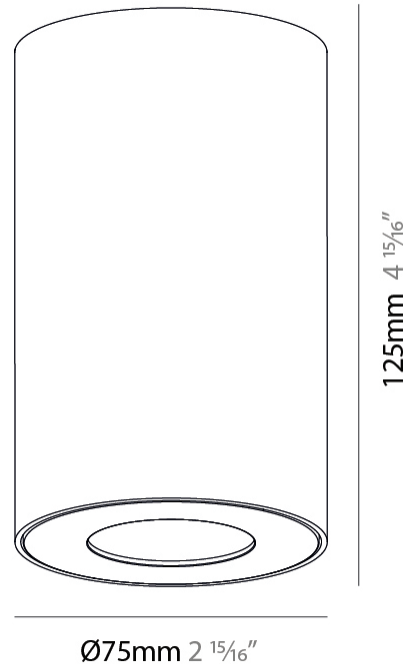

GENERAL

Series: Oiko Pro Round
Brand: Prolicht
Division: Architectural
Mounting Type: Surface
Mounting Location: Ceiling
Subcategory: Downlight

PHYSICAL

Shape: Cylinder
Diameter (mm): 75
Diameter (in): 2 15/16
Height (mm): 125
Height (in): 4 15/16
Light Distribution: Direct
Weight (kg): 0.452
Fixture Finish: SSR / BKV / CWI / CRY / HAB / UFT / ITA / RUA / FTG / MYG / LOD / PUS / FRO / FUP / KIA / POP / BLS / SPG / MEY / GOH / GUM / CHC / COM / ABZ / JAG / OBR / MOS / ROR
Fixture Material: Metal

ELECTRICAL

Lamp Type: LED (Zhaga Standard)
Input Wattage (W): 14
Total Output Wattage (W): 12.8
Dimming: Non-Dimming / Phase Dimming (120vac Only)
Driver Included: Yes
Driver Location: Integrated
Driver Type: Constant Current - Universal
Driver Class: Class 2
Input Voltage (V): 120 - 277
Constant Current (MA): 350
Upon Request: Remote: 0-10Vdc dimming / Phase dimming 120Vac / Non-dimming 120/277Vac (No Cover Plate)

LED

Color Temperature (°K): 2700 / 3000 / 3500 / 4000
Max. Delivered Lumen (lm): 951 / 1028 / 1088 / 1091
Nominal Lumen (lm): 1246 / 1342 / 1396 / 1424
CRI: >90 CRI
Lamp Life (hrs): 50000

OPTICAL

Reflector: 14
Adjustability: Fixed

RATINGS AND CERTIFICATIONS

Certified By: Certified for North American Standards
IP rating: IP20