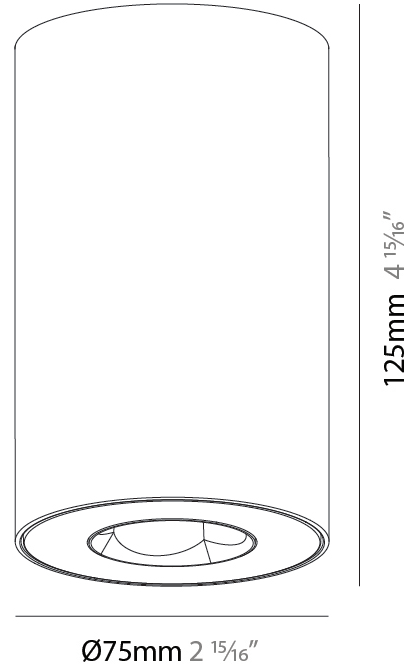

GENERAL

Series: Oiko Pro Round
Brand: Prolicht
Division: Architectural
Mounting Type: Surface
Mounting Location: Ceiling
Subcategory: Downlight

PHYSICAL

Shape: Cylinder
Diameter (mm): 75
Diameter (in): 2 15/16
Height (mm): 125
Height (in): 4 15/16
Light Distribution: Direct
Weight (kg): 0.452
Fixture Finish: SSR / BKV / CWI / CRY / HAB / UFT / ITA / RUA / FTG / MYG / LOD / PUS / FRO / FUP / KIA / POP / BLS / SPG / MEY / GOH / GUM / CHC / COM / ABZ / JAG / OBR / MOS / ROR
Fixture Material: Metal

ELECTRICAL

Lamp Type: LED (Zhaga Standard)
Input Wattage (W): 13
Total Output Wattage (W): 11.8
Dimming: Non-Dimming / Phase Dimming (120vac Only)
Driver Included: Yes
Driver Location: Integrated
Driver Type: Constant Current - Universal
Driver Class: Class 2
Input Voltage (V): 120 - 277
Upon Request: Remote: 0-10Vdc dimming / Phase dimming 120Vac / Non-dimming 120/277Vac (No Cover Plate)

LED

Color Temperature (°K): 2700 / 3000 / 3500 / 4000
Max. Delivered Lumen (lm): 1293 / 1289 / 1350 / 1362
Nominal Lumen (lm): 1473 / 1468 / 1538 / 1552
CRI: >90 CRI
Lamp Life (hrs): 50000

OPTICAL

Reflector°: 50
Adjustability: Fixed

RATINGS AND CERTIFICATIONS

Certified By: Certified for North American Standards
IP rating: IP20